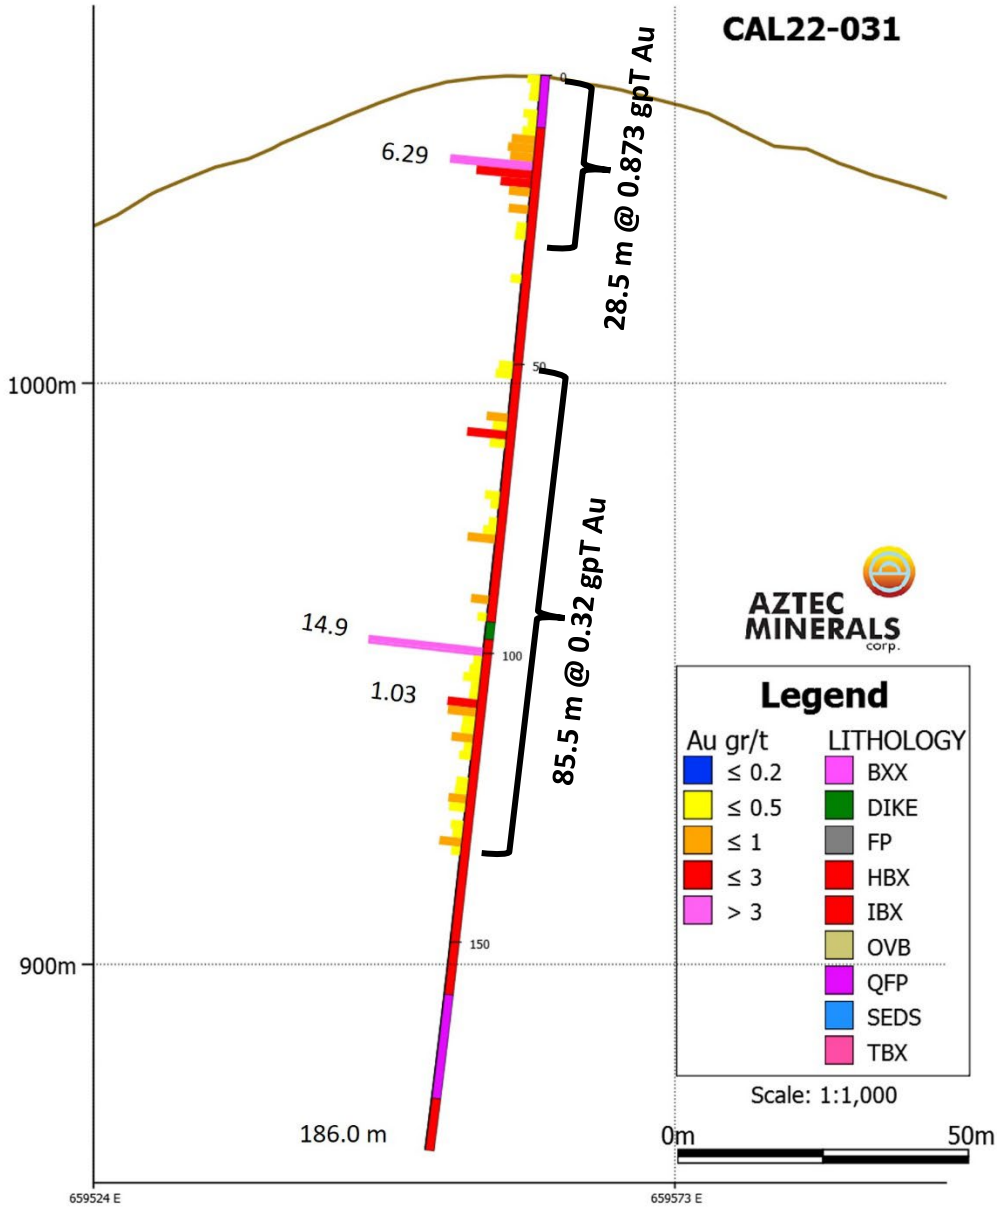

A

B

Legend

| Au gr/t | LITHOLOGY |
|---------|-----------|
| ≤ 0.2 | BXX |
| ≤ 0.5 | DIKE |
| ≤ 1 | FP |
| ≤ 3 | HBX |
| > 3 | IBX |
| | OVB |
| | QFP |
| | SEDS |
| | TBX |